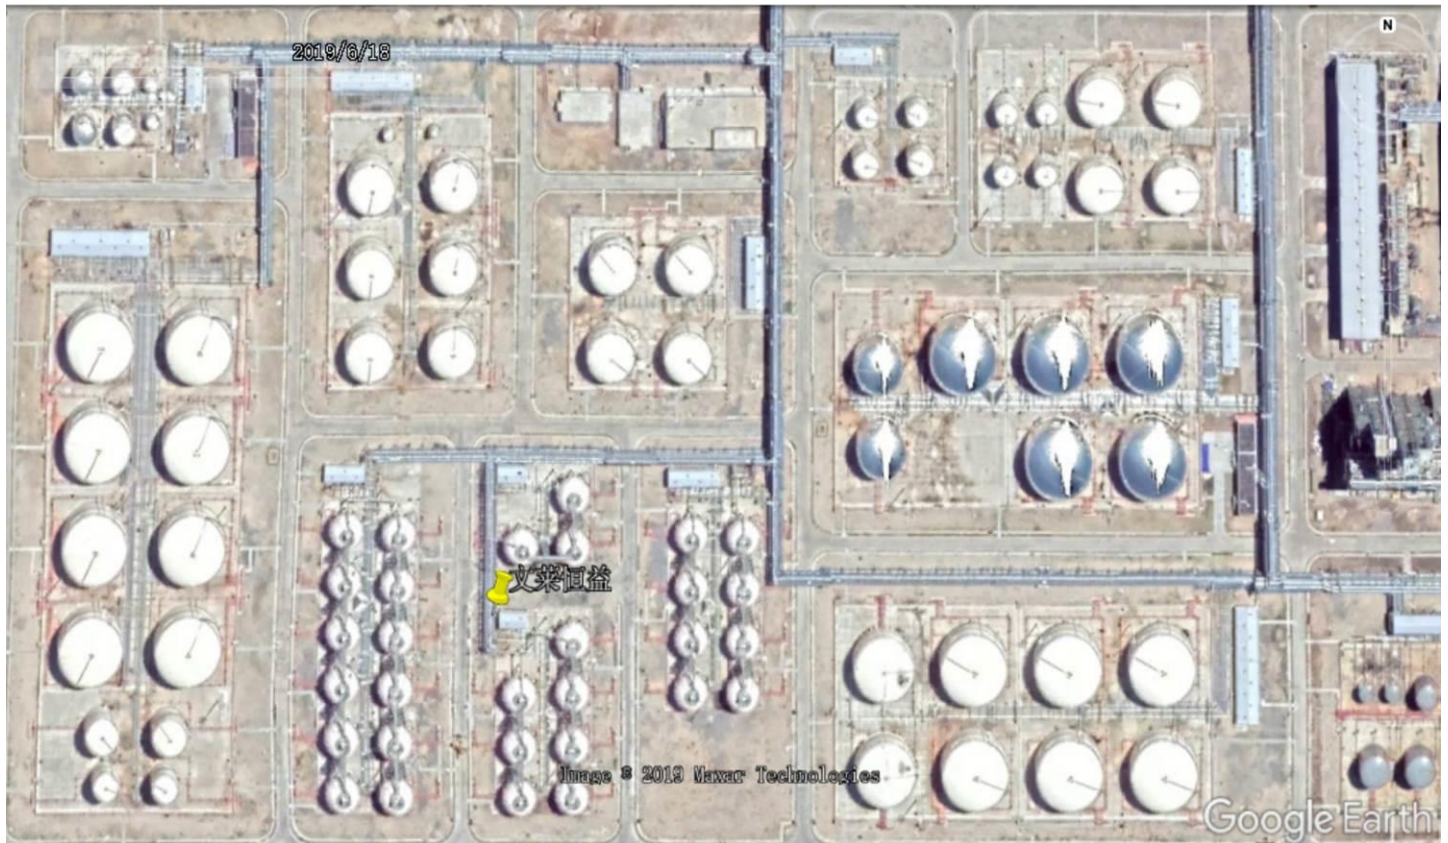

15 x3000m³ Spherical Tanks Project